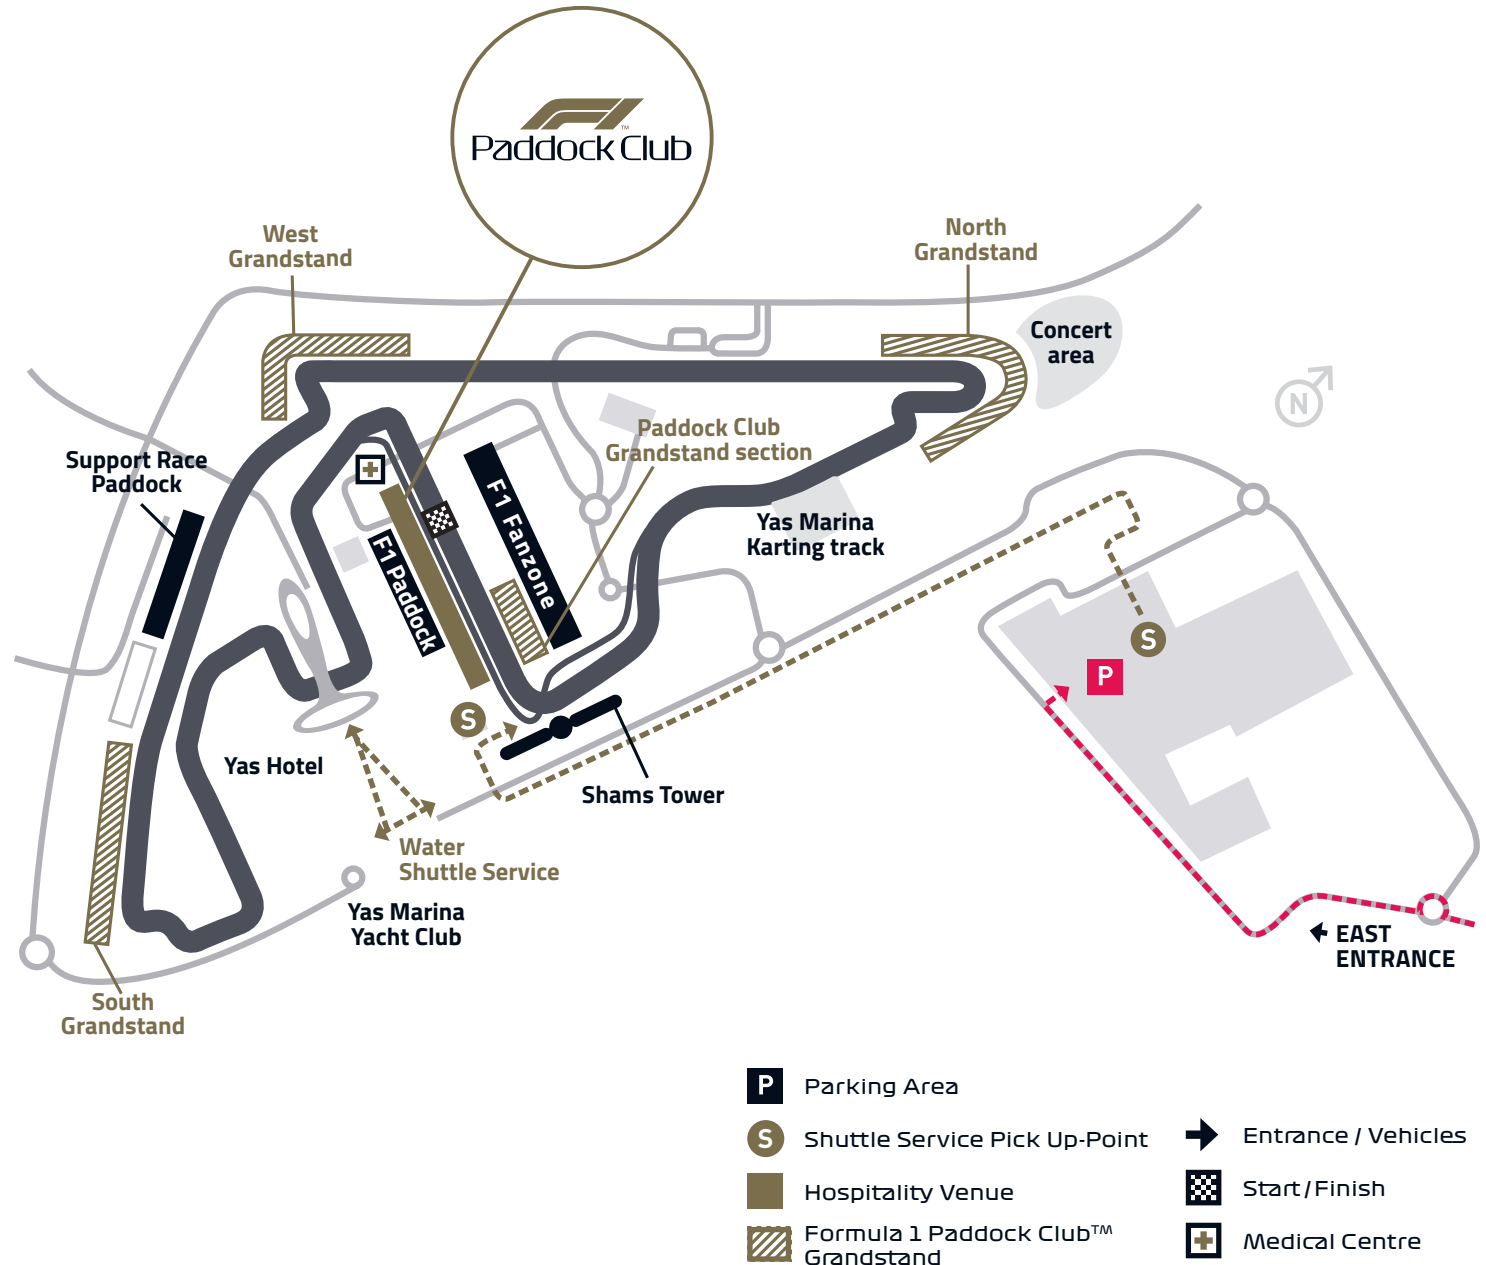

ADDRESS

Yas Marina Circuit
P.O. Box 130001
Abu Dhabi
UAE

RED PARKING

From Abu Dhabi / Dubai (Route E11) exit at Yas Island East. As you approach Yas Marina Circuit, please follow the signs for "Formula 1 Paddock Club". Entrance to the circuit is through the EAST ENTRANCE.

You will need a Paddock Club car parking pass as well as a Red sticker. Our dedicated shuttles will drive you from here to the Paddock Club entrance.

Please make sure you wear your Paddock Club pass and use the correct parking sticker for the day of the event:

Friday: YELLOW
Saturday: ORANGE
Sunday: PINK

The sticker should be firmly attached to your front windscreen and clearly visible in the day colour. Thank you.

ADDITIONAL PARKING NOTES:

- The parking is open from 07h00 to 19h00 during the 3 days of the event.
- Vehicles transporting more than 10 persons and longer than 5.7 m are considered to be a coach.
- Motorbikes require a Formula 1 Paddock Club™ parking sticker.
- Please bear in mind the heavy traffic during the race weekend.

- P** Parking Area
- S** Shuttle Service Pick Up-Point
- Hospitality Venue
- ▨** Formula 1 Paddock Club™ Grandstand
- ➔** Entrance / Vehicles
- ▣** Start/Finish
- ⊕** Medical Centre