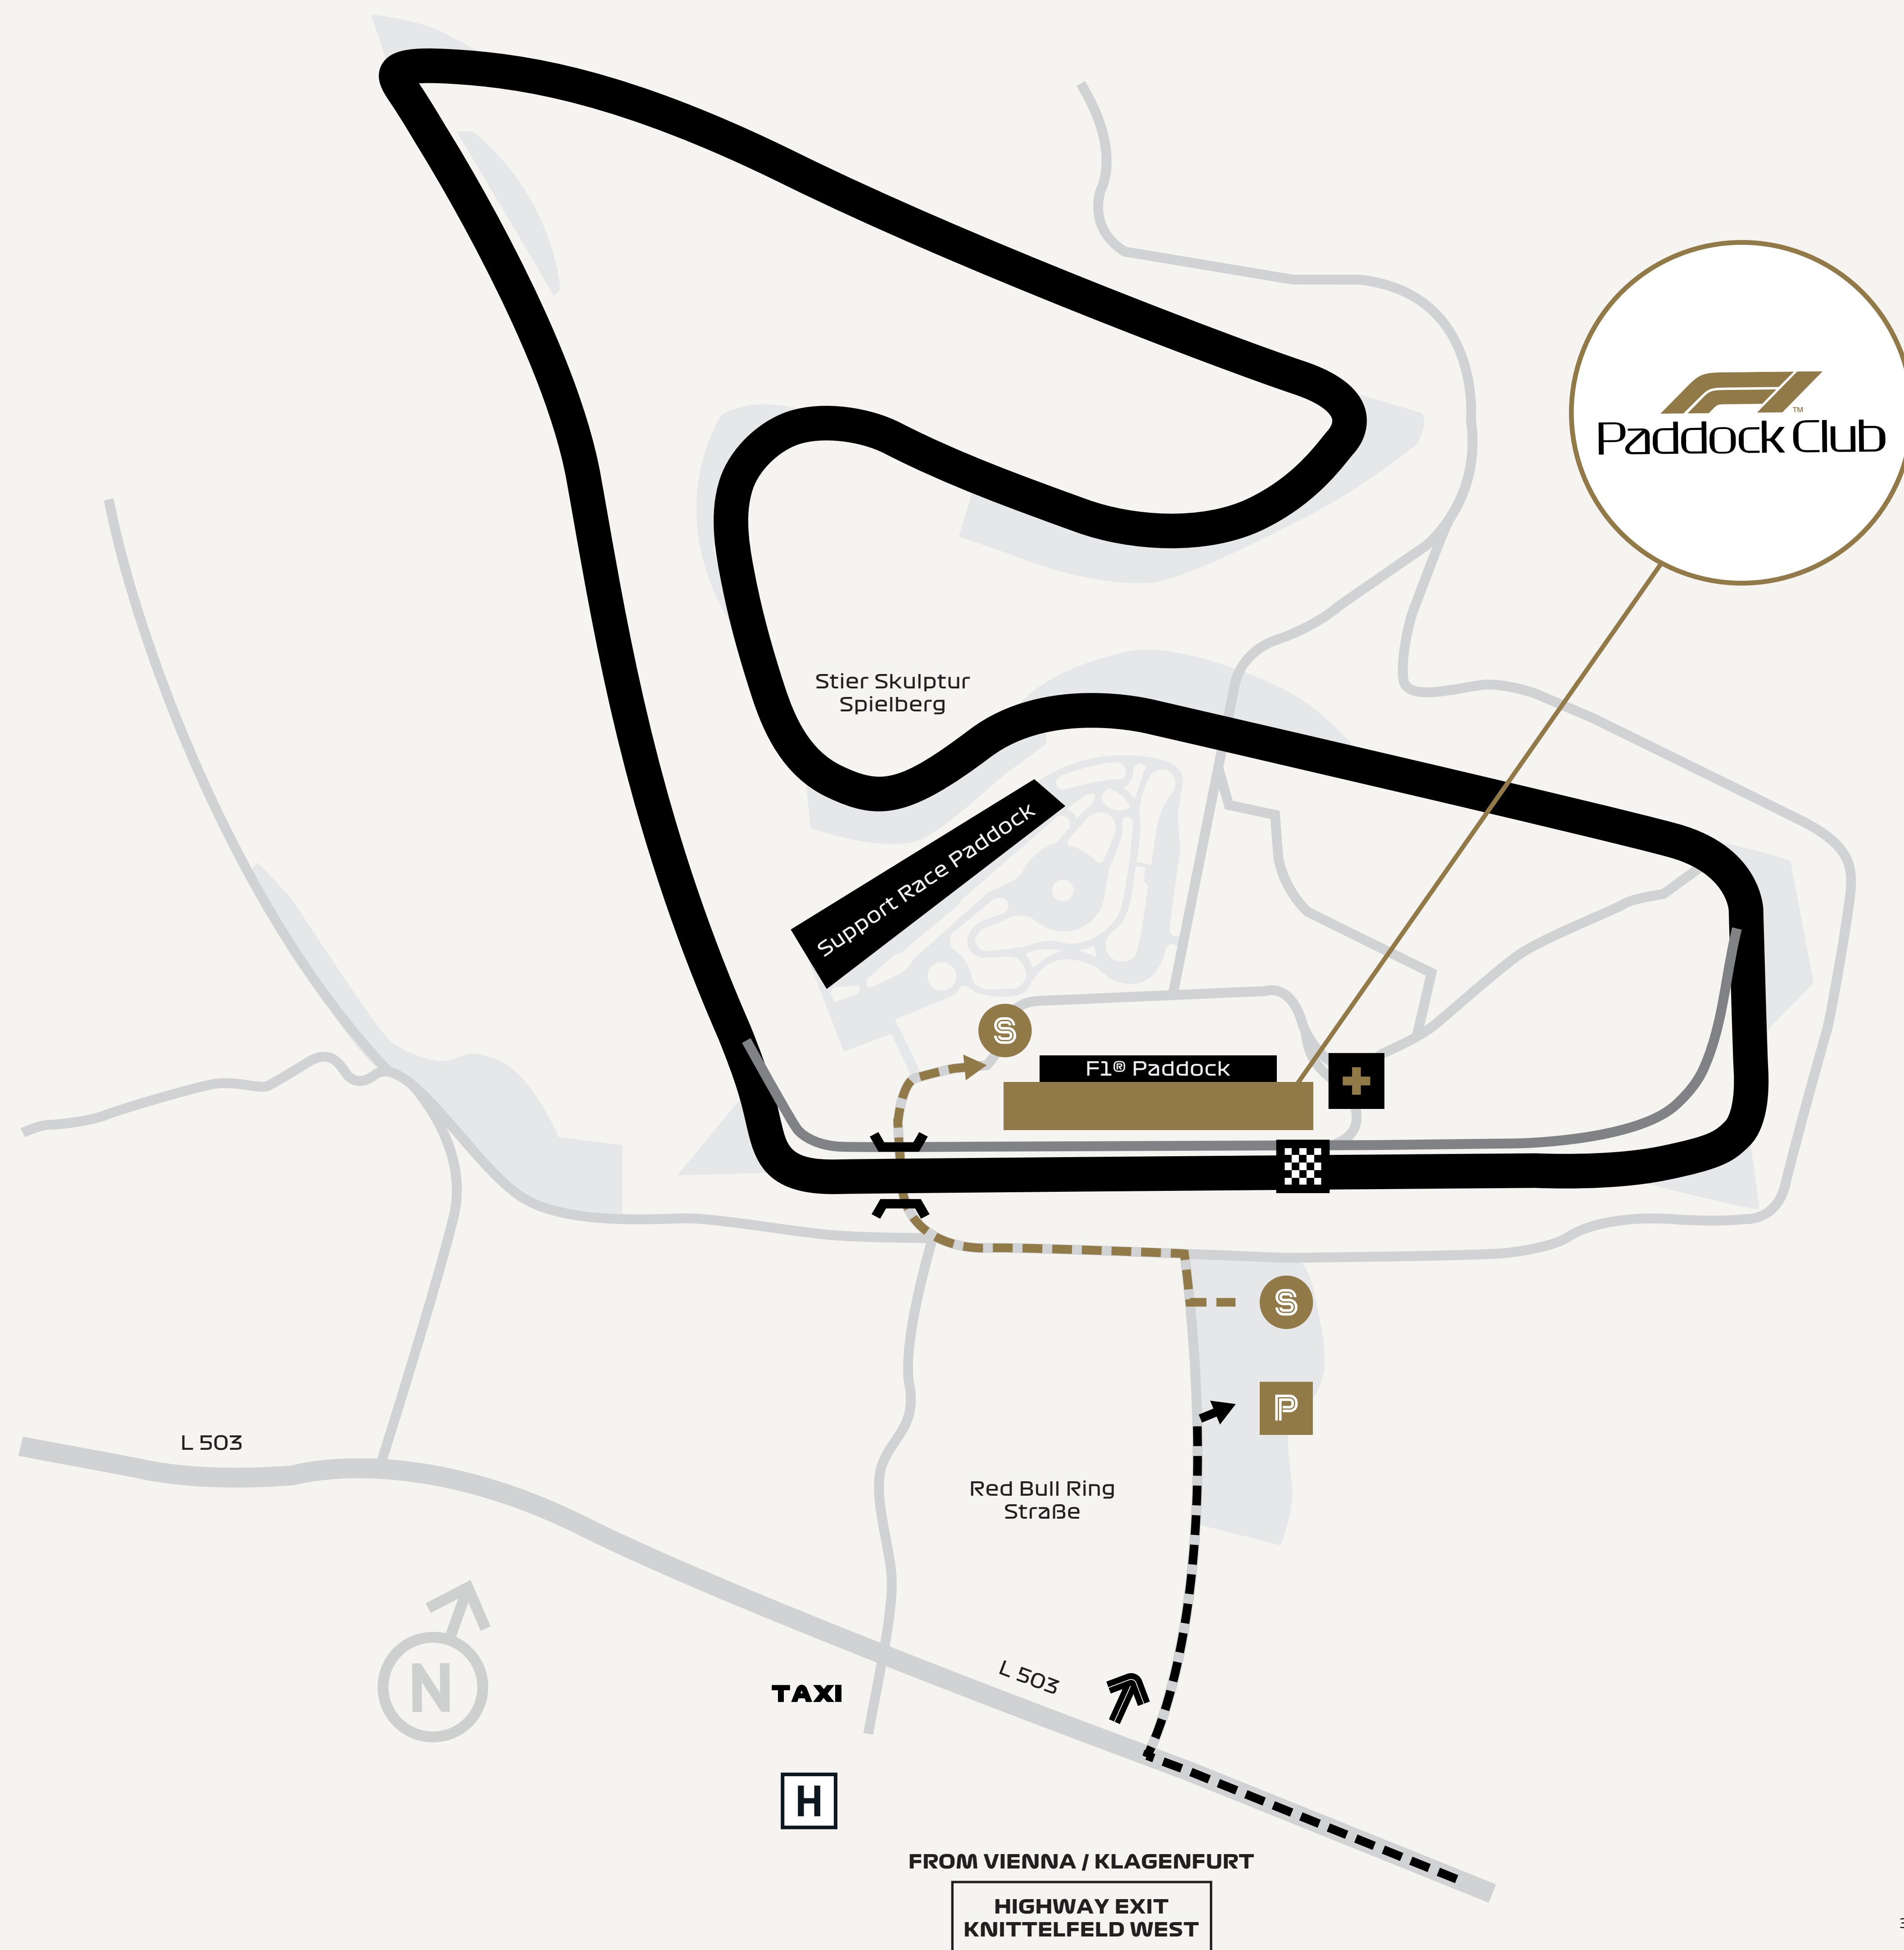

FORMULA 1 ROLEX GROSSER PREIS VON ÖSTERREICH 2022 SPIELBERG 08-10 JULY

ADDRESS

Red Bull Ring
Red Bull Ring Straße 1
A-8724 Spielberg
Austria

PARKING

As you approach the Red Bull Ring, please follow the signs for "Formula 1 Paddock Club".

Coming from Vienna or Klagenfurt please take the Knittelfeld West exit from the Highway S36. Please enter the circuit from the L 503 for the dedicated Paddock Club car and coach parking. Our dedicated shuttles will drive you from here to the Paddock Club entrance.

Please make sure you wear your Paddock Club pass, and use the correct parking sticker for the day of the event:

Friday: ORANGE

Saturday: GREEN

Sunday: PINK

The sticker should be firmly attached to your front windscreen and clearly visible in the day colour. Thank you.

Additional parking notes:

- The parking is open from 07:00 to 19:00 during the 3 days of the event
- Vehicles transporting more than 8 people and longer than 5.7 m are considered coaches and need a Formula 1 Paddock Club™ coach parking pass
- Motorbikes require a Formula 1 Paddock Club™ parking sticker
- Parking stickers are non-transferable and should be displayed at all times
- Please bear in mind the heavy traffic during the race weekend

TAXI

If you arrive by taxi, please walk to the Paddock Club parking. Our dedicated shuttles here will drive you to the Paddock Club main entrance.

Start/Finish

Medical Centre

Hospitality Venue

Parking Area

Start/Finish

TAXI Taxi Drop Off / Pick Up Point

Pedestrian Tunnel

Entrance / Vehicles

Helipad